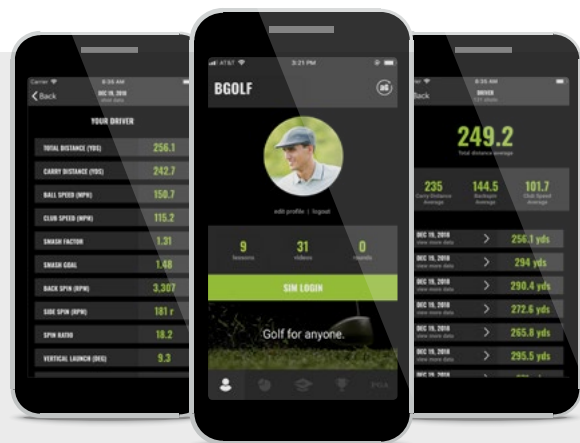

## UNBEATABLE ACCURACY WITH 3TRAK

aboutGOLF Simulators are powered by 3Trak®; aboutGOLF's patented, three-dimensional, high-speed camera and tracking system. 3Trak® machine vision technology extracts every bit of usable data from dozens of images per shot. It provides accurate ball and club data on any type of shot regardless of speed, spin or launch angle. The shot is then replicated in the simulator using advanced flight and terrain physics allowing you to see and play the shot as if you were outdoors. The result is the most realistic indoor golf experience possible.

## IMPROVE YOUR SWING WITH AG FLIX

aG Flix is a world-class video recording system that incorporates up to five color or monochrome cameras that simultaneously record your swing. aG Flix creates an unparalleled indoor instruction and video environment that does not wash out the simulator's projected image. Now it is possible to see your shot shape and performance indoors while also reviewing high speed quality color images of your actual swing.

## AG BALANCE PRO MEASUREMENT SYSTEM

aG Balance Pro is the world's leading golf balance and weight measurement system. Using a patented platform that is hidden under the playing surface, the technology independently measures the weight of each foot in real time as it shifts during the swing without influencing the golfer's environment. This technology is used by leading instructors around the world to help the very best golfers improve and understand their game.